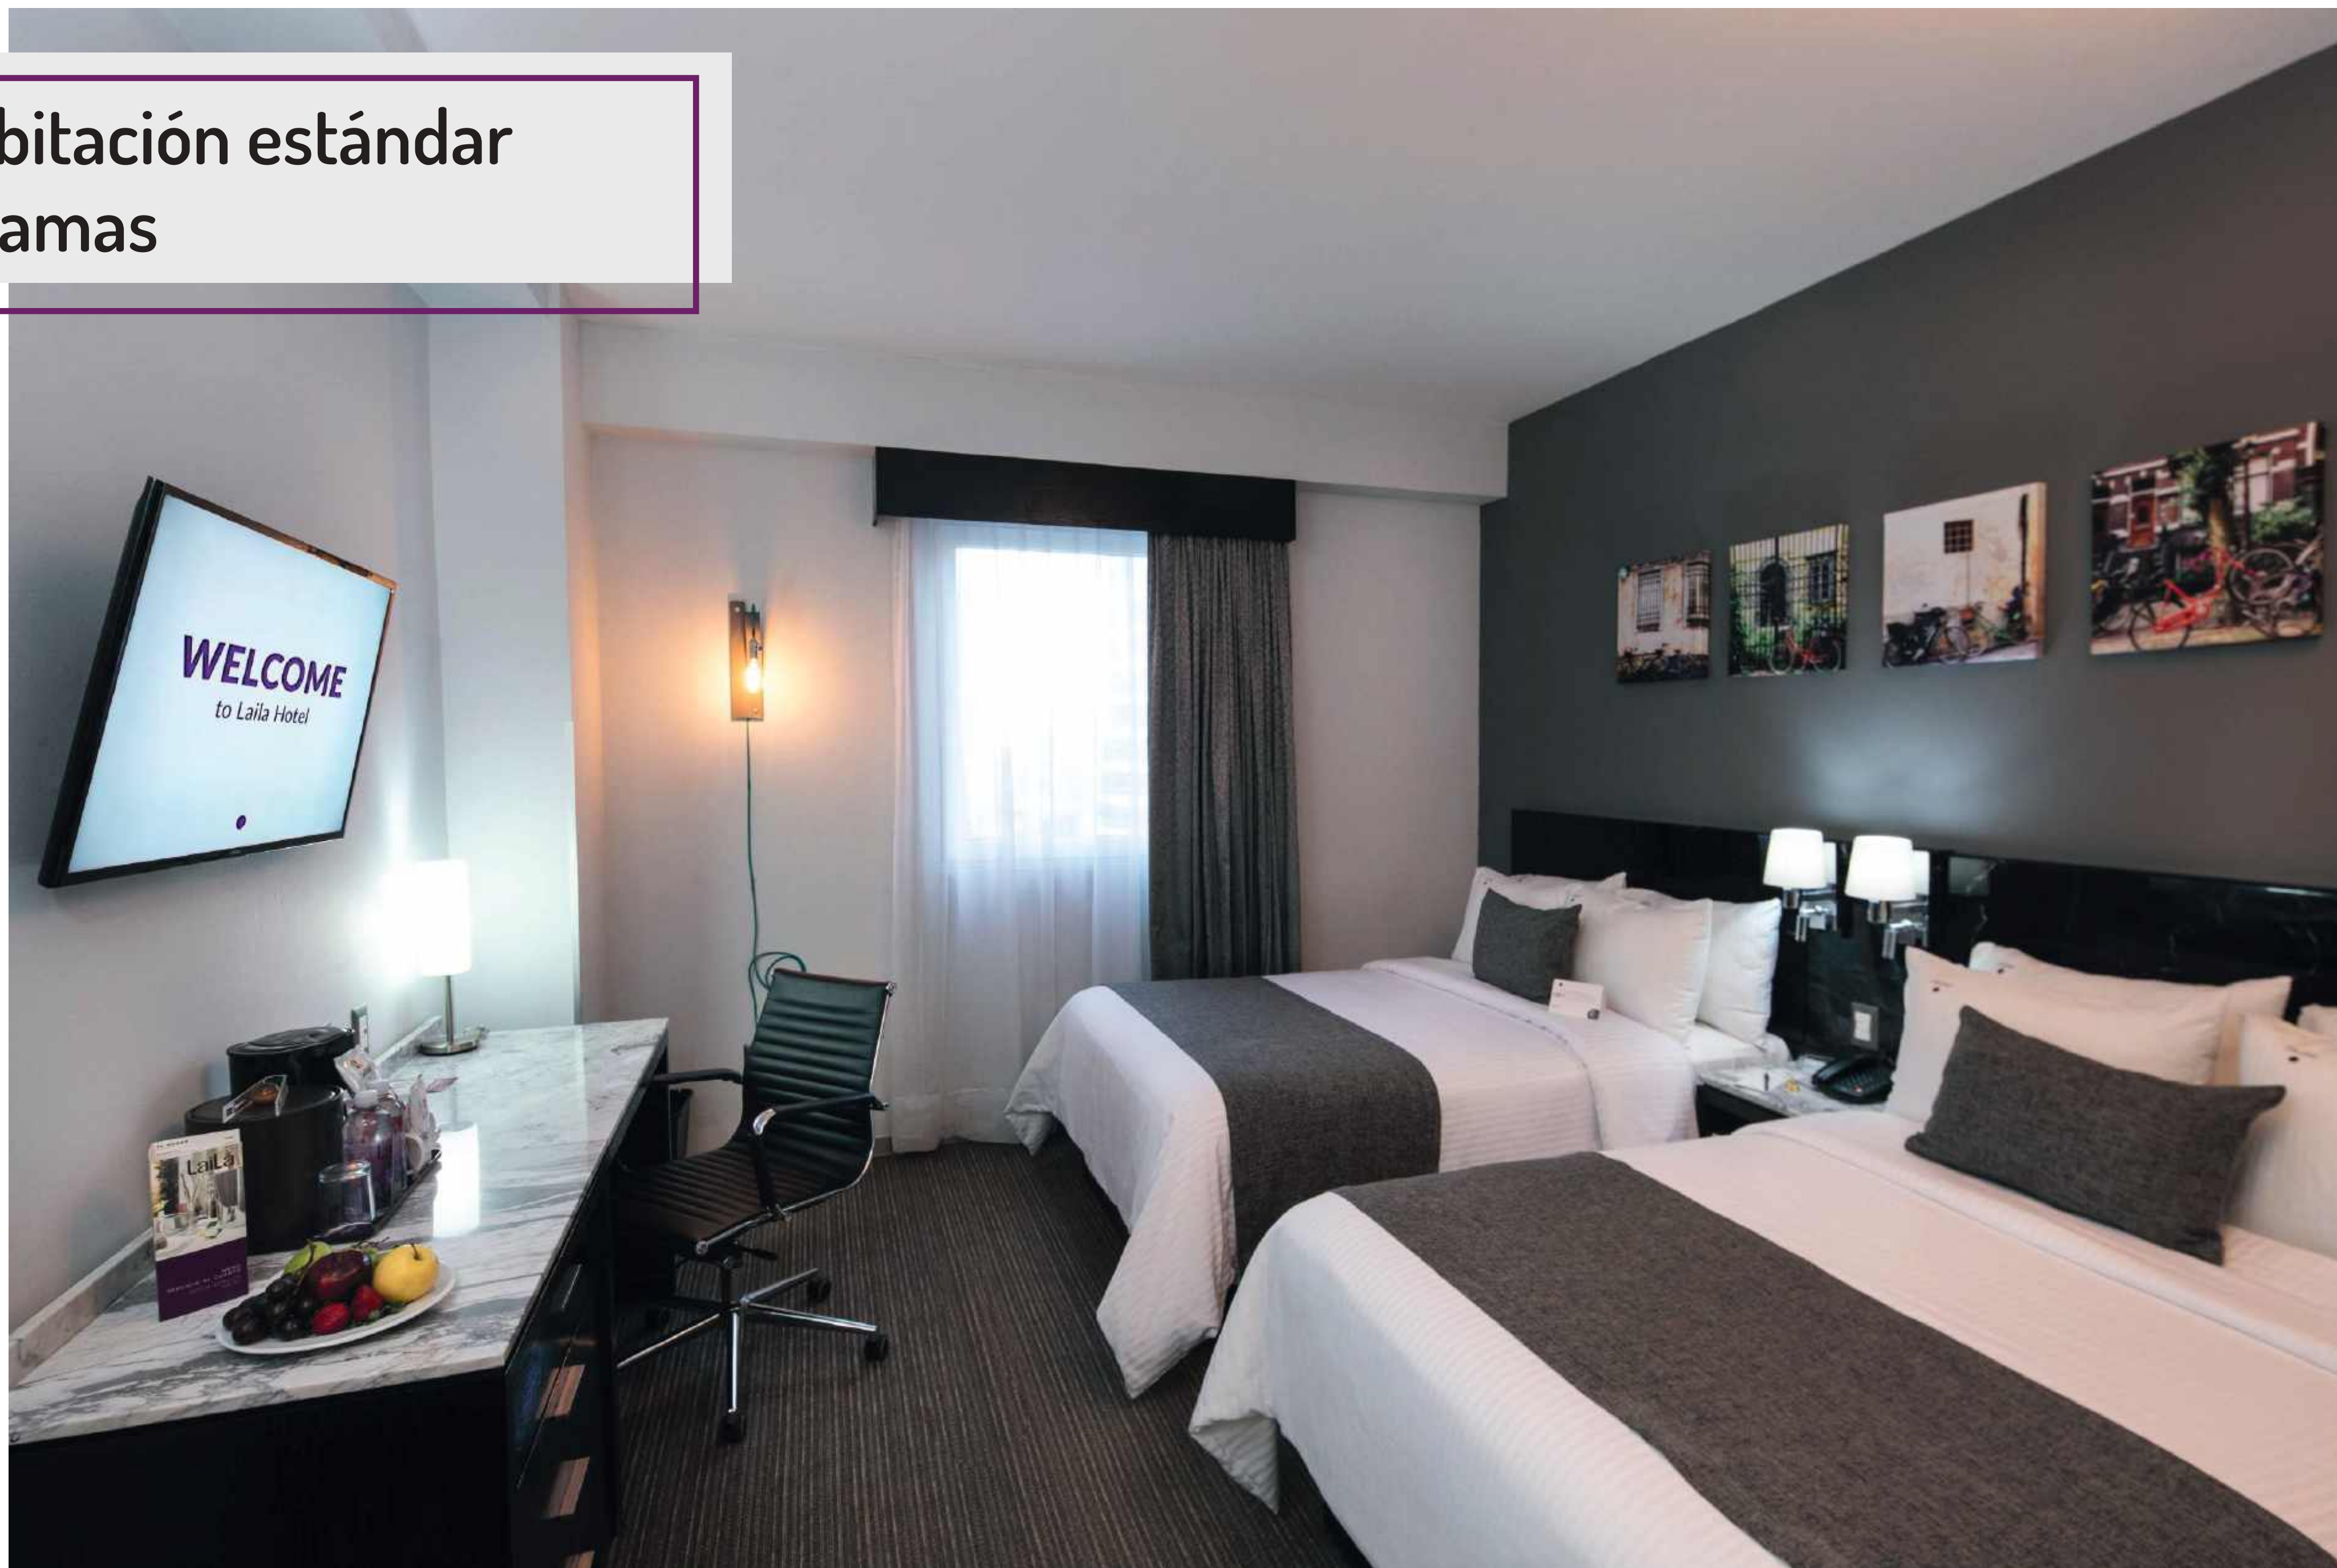

## Habitación estándar Cama King

Terraza del restaurante

Bar

A photograph of a conference room with rows of blue chairs. A white circle is overlaid in the center, containing the word 'SALONES' in a dark blue, sans-serif font. The background is a blurred view of the room, showing the backs of the chairs and a window with vertical blinds.