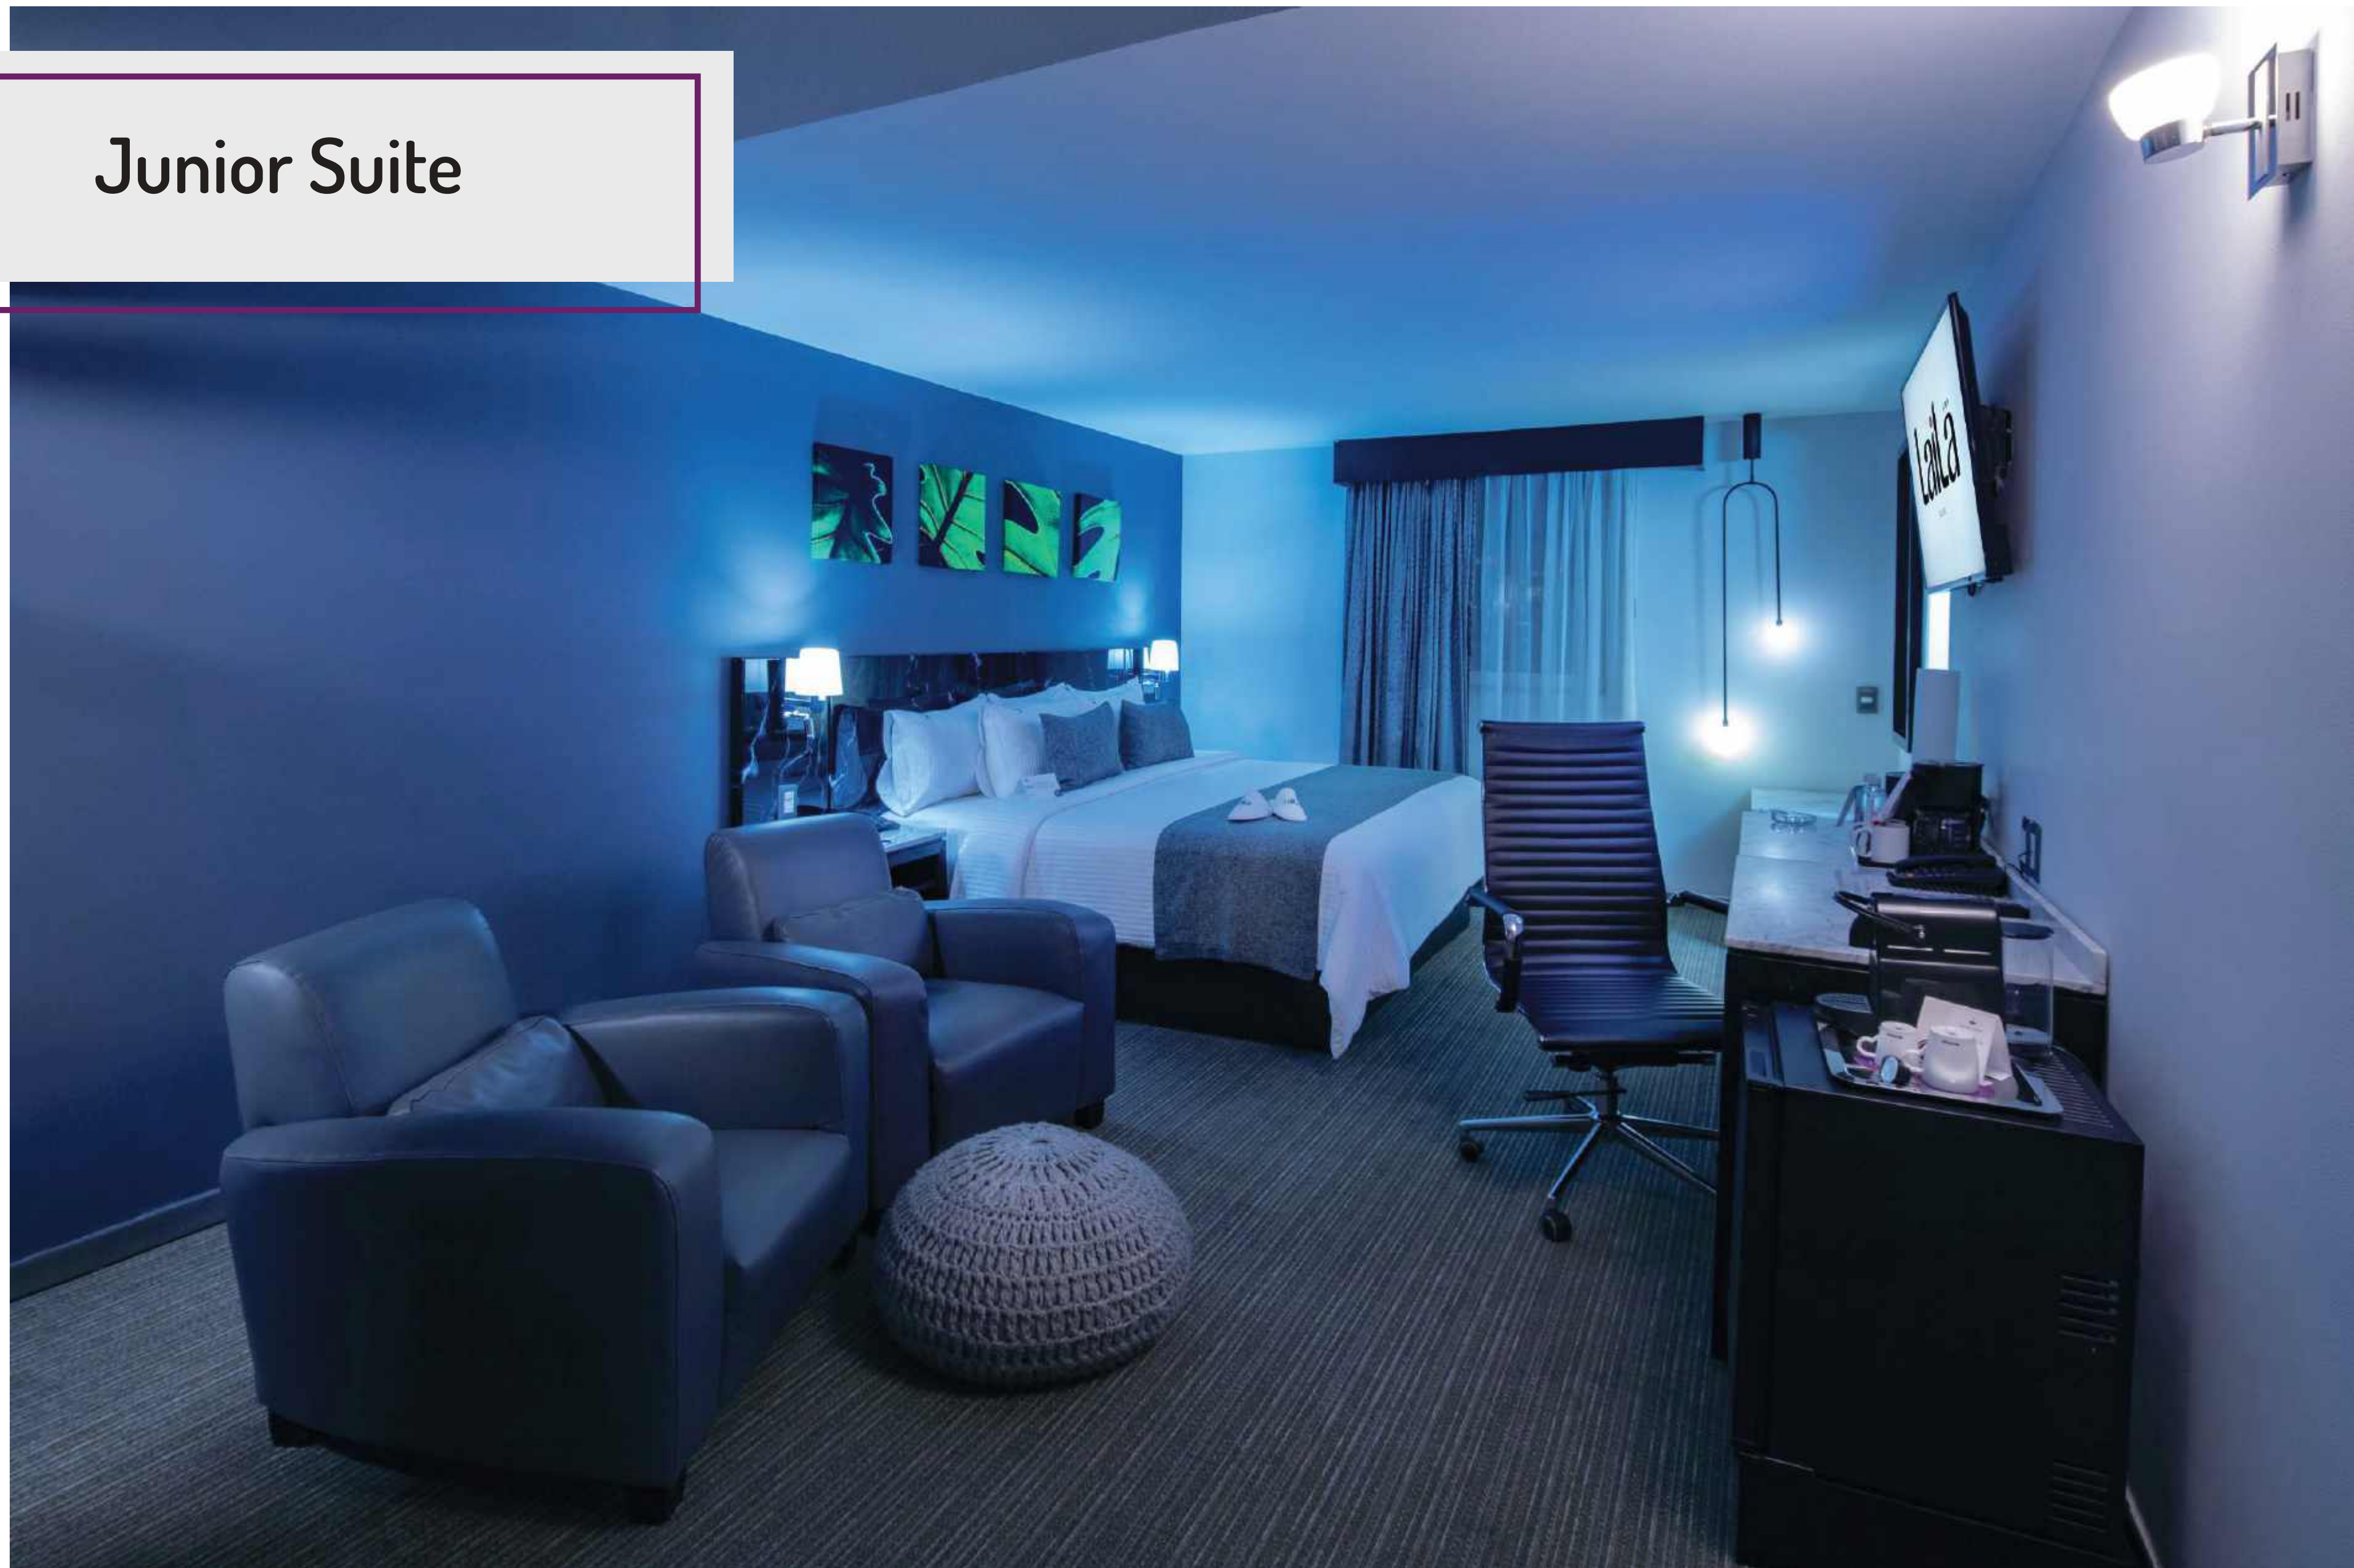

Junior Suite